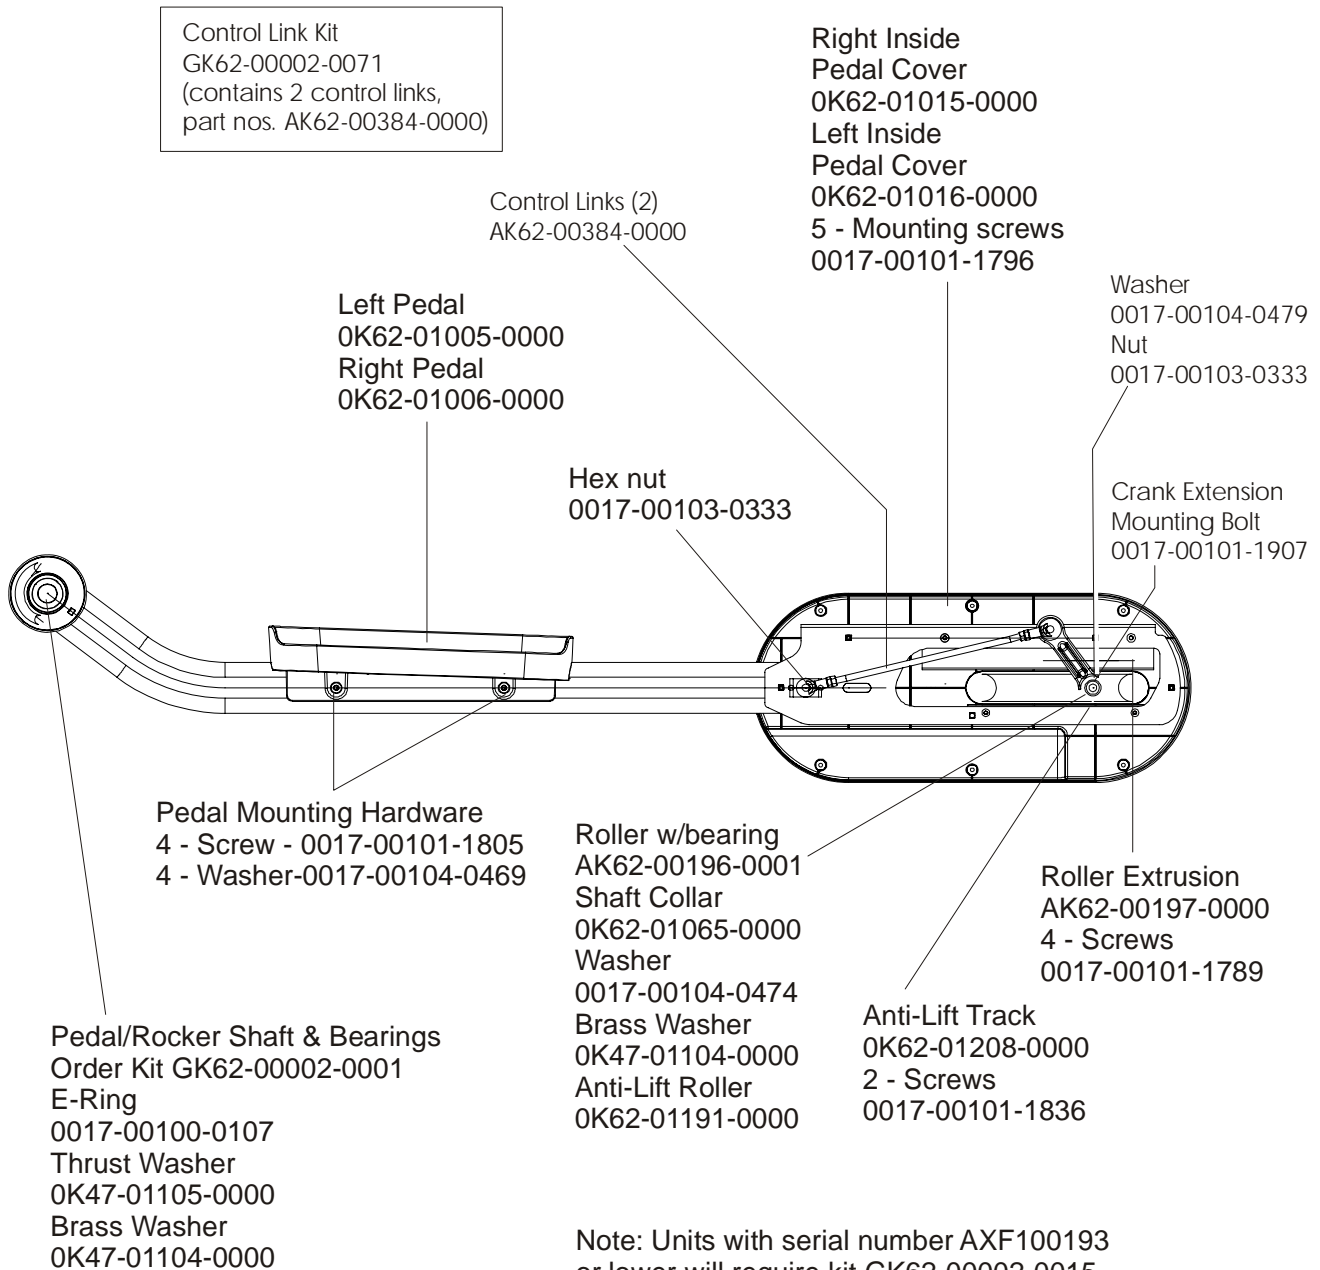

ARCTIC SILVER 95XW
Lower Frame Shrouds & Hardware

95XW-0XXX-03
S/N AXF100000 and up

ARCTIC SILVER QUIET DRIVE 95XW

95XW-0XXX-03

Pedal Lever Assembly Components

S/N AXF100000 and up

Note: Units with serial number AXF100193 or lower will require kit GK62-00002-0015 when replacing either the tie rod assembly or the crank extension for the first time.